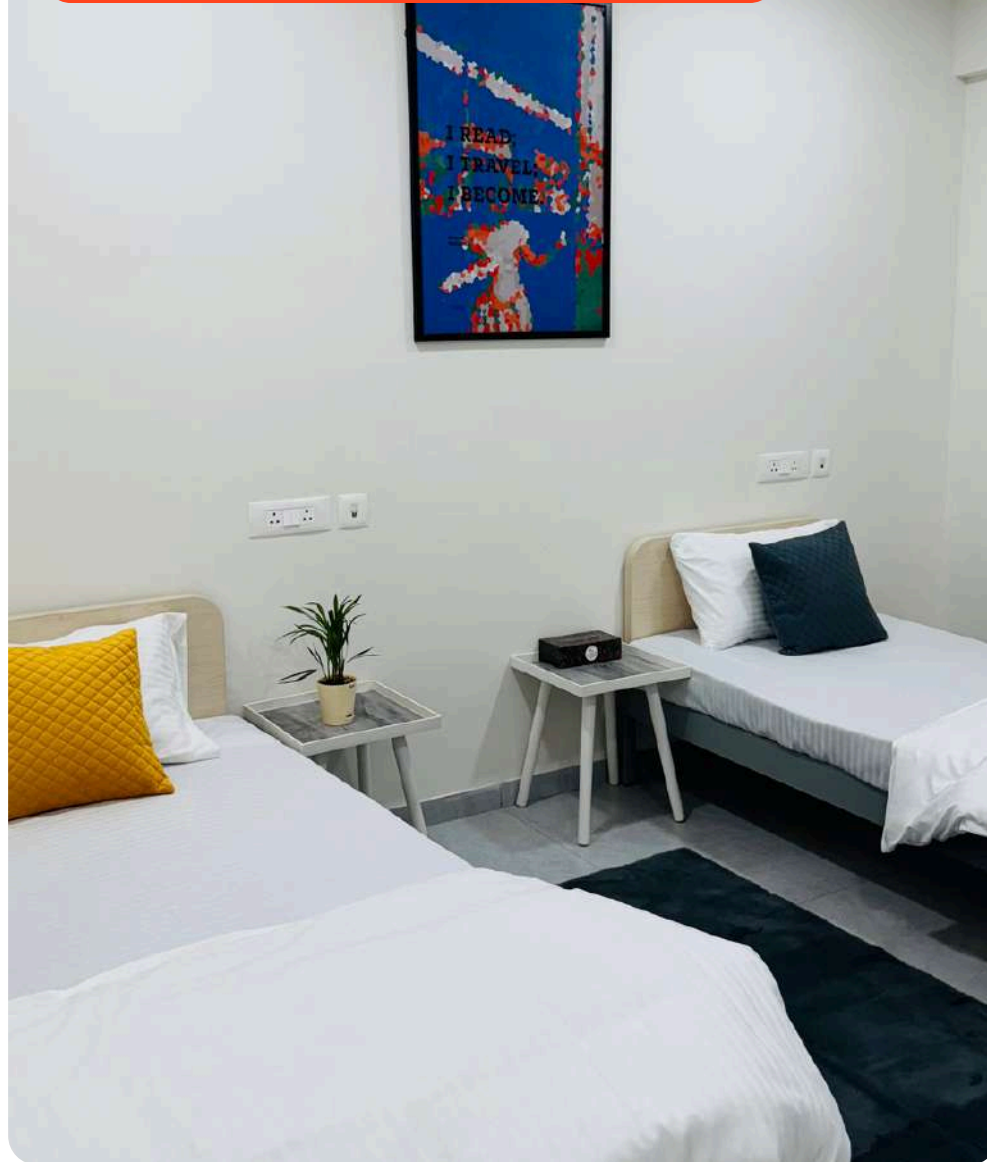

TRIBE MORO PUTS YOU IN THE HEART OF PUNE'S STUDENT AND SOCIAL ECOSYSTEM.

**A SPACE
THAT
SPEAKS
FOR ITSELF.**

AMENITIES

Parking

Fully AC Room with
Ensuite Bathroom

Pool Table

3600 CCTV &
Professional Security

Fitness Zone

Study Zones

Pickle Ball

Foosball

Twin-Sharing Bedroom

Triple-Sharing Bedroom

Executive Suite

CHOOSE
YOUR

SPACE

DO MORE EVERY DAY.

Student life can be demanding,
which is why we include the essentials,
and then some!

Package Inclusions

- FULLY AIR-CONDITIONED ROOM WITH ENSUITE BATHROOM
- CHEF-PREPARED MEALS (BREAKFAST, SNACKS, DINNER) - UNLIMITED ∞
- ELECTRICITY - INCLUDED*
- HIGH SPEED WI-FI - UNLIMITED ∞
- LAUNDRY - INCLUDED*
- HOUSEKEEPING (TWICE A WEEK)
- LINEN CHANGE (ONCE A WEEK)
- TEA/COFFEE - UNLIMITED ∞
- PERSONAL STUDENT ERP LOGIN ON THE TRIBE APP
- ACCESS TO GYM AND CHILL ZONES
- ACCESS TO PANTRY
- FESTIVALS AND EVENTS