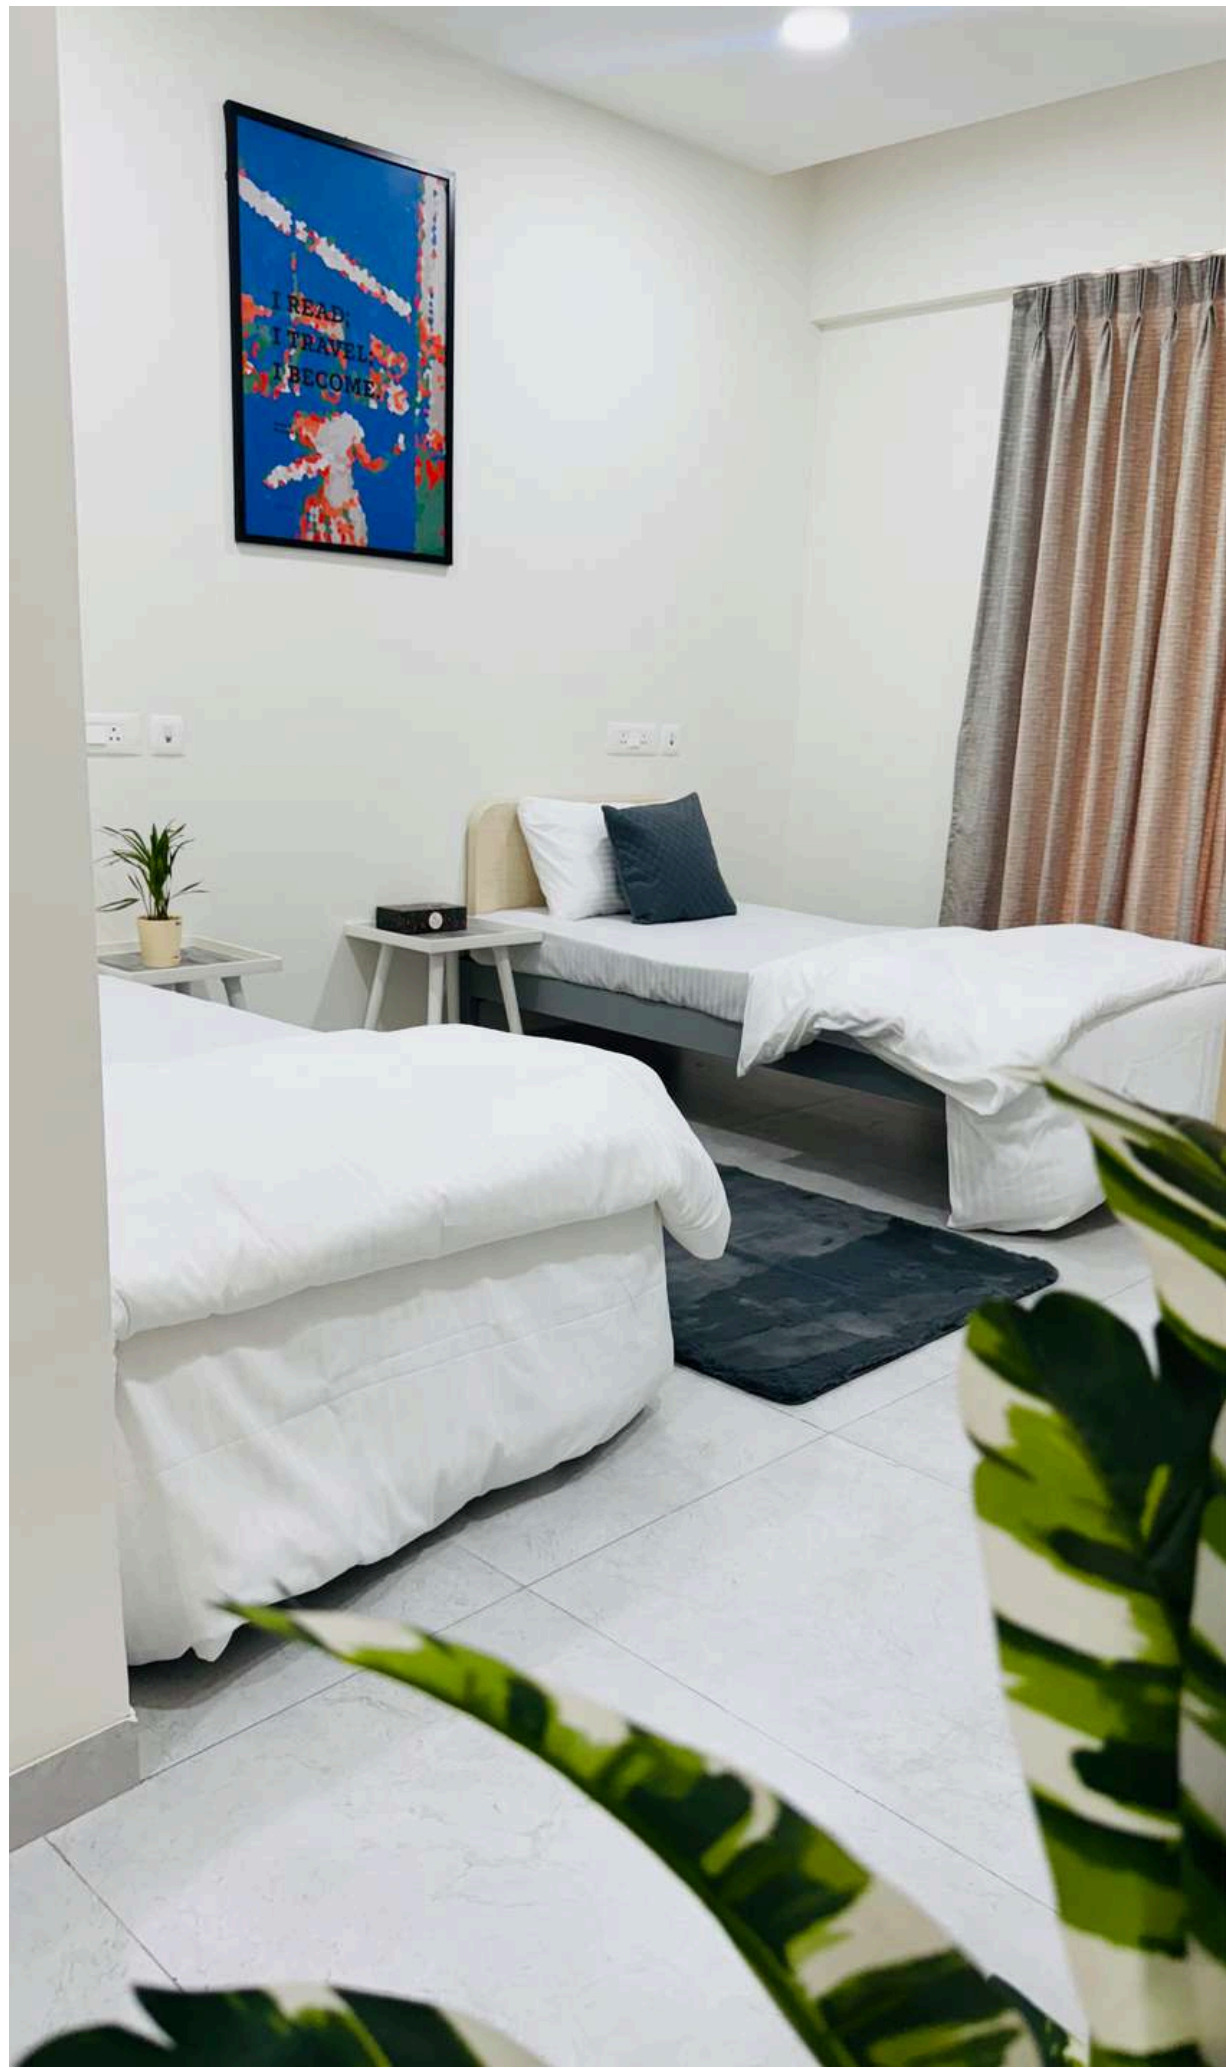

Here. We. Go.

TRIBE OFFERS THOUGHTFULLY DESIGNED PREMIUM SPACES ACROSS:

STUDENT HOUSING OF THE YEAR
(2 YEARS IN A ROW)

HOSPITALITY PROJECT OF THE YEAR
(CNN NEWS18)

FEEL THE PULSE OF THE CITY.

Head to your college, grab that morning coffee, swing by the mall or catch a gig. Everything is within reach.

TRIBE MORO PUTS YOU IN THE HEART OF PUNE'S STUDENT AND SOCIAL ECOSYSTEM.

**A SPACE
THAT
SPEAKS
FOR ITSELF.**

AMENITIES

Parking

Fully AC Room with
Ensuite Bathroom

Pool Table

3600 CCTV &
Professional Security