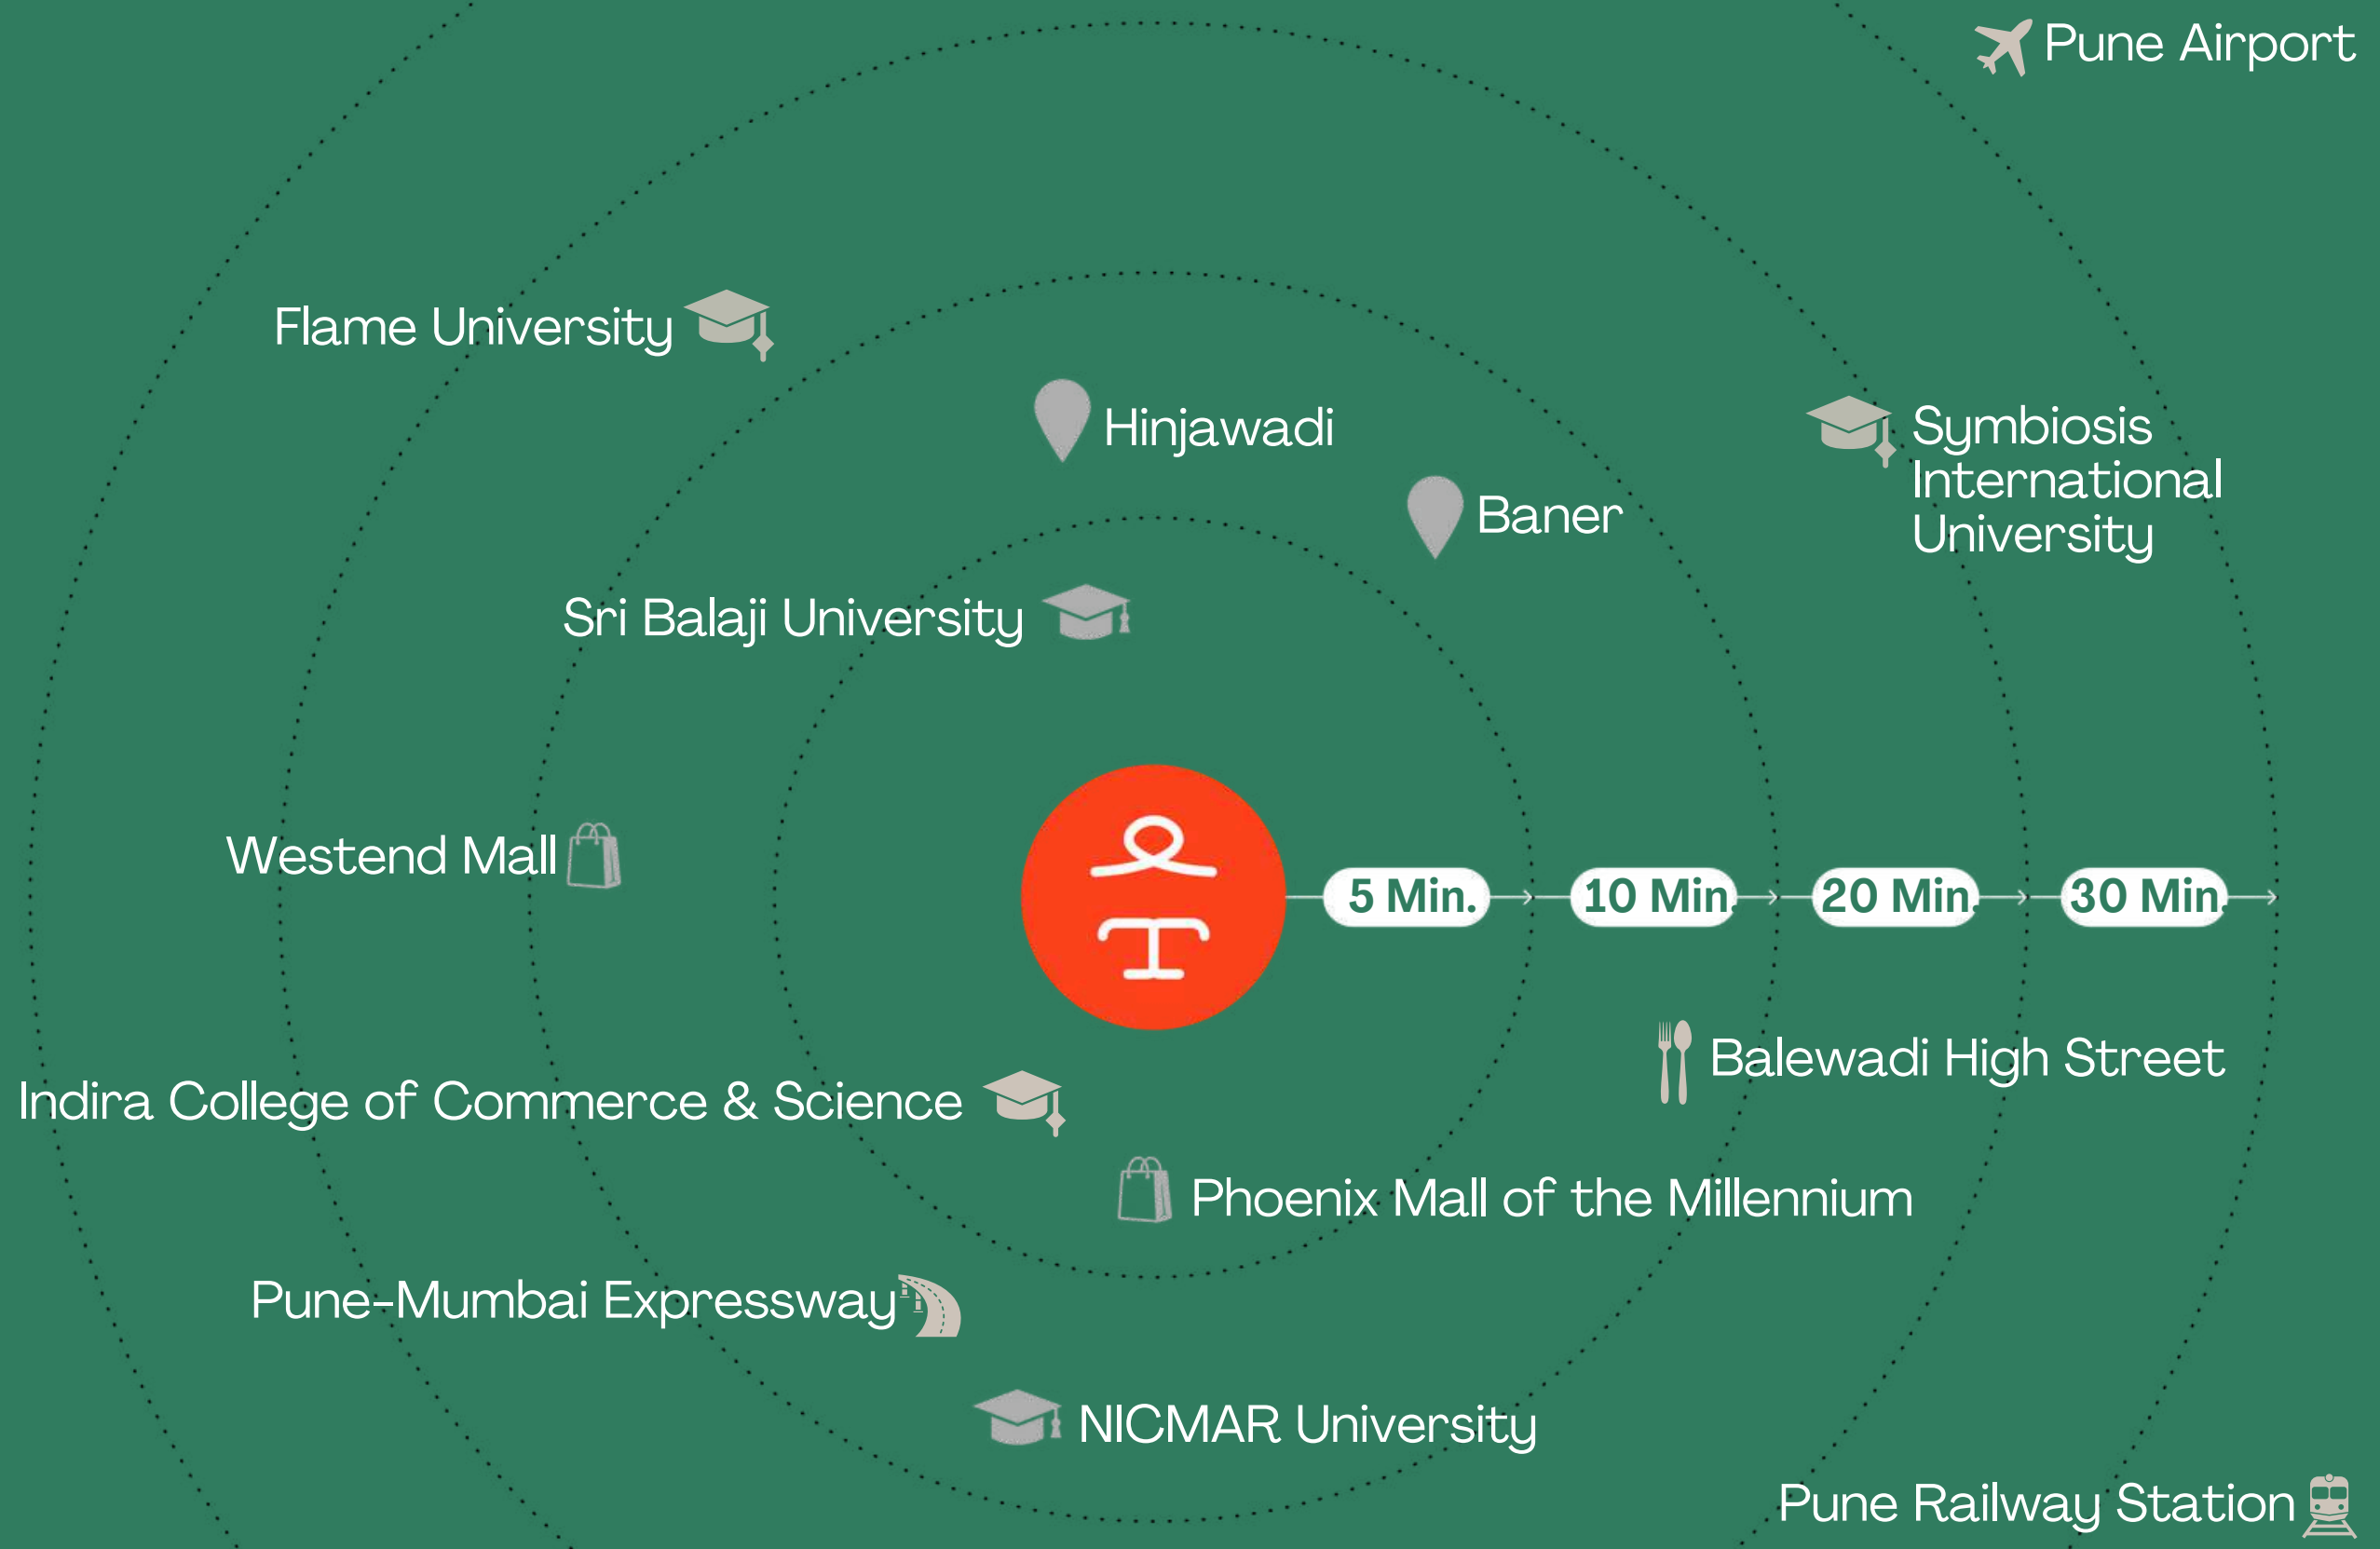

# YOUR TRIBE WELCOMES YOU.

Tribe Stays isn't just a place to stay, it's where you truly belong. Whether you're chasing goals or finding your rhythm, this is where your journey takes off.

**Here. We. Go.**

# FEEL THE PULSE OF THE CITY.

Head to your college, grab that morning coffee, swing by the mall or catch a gig. Everything is within reach.

TRIBE WAMBA PUTS YOU IN THE HEART OF PUNE'S STUDENT AND SOCIAL ECOSYSTEM.