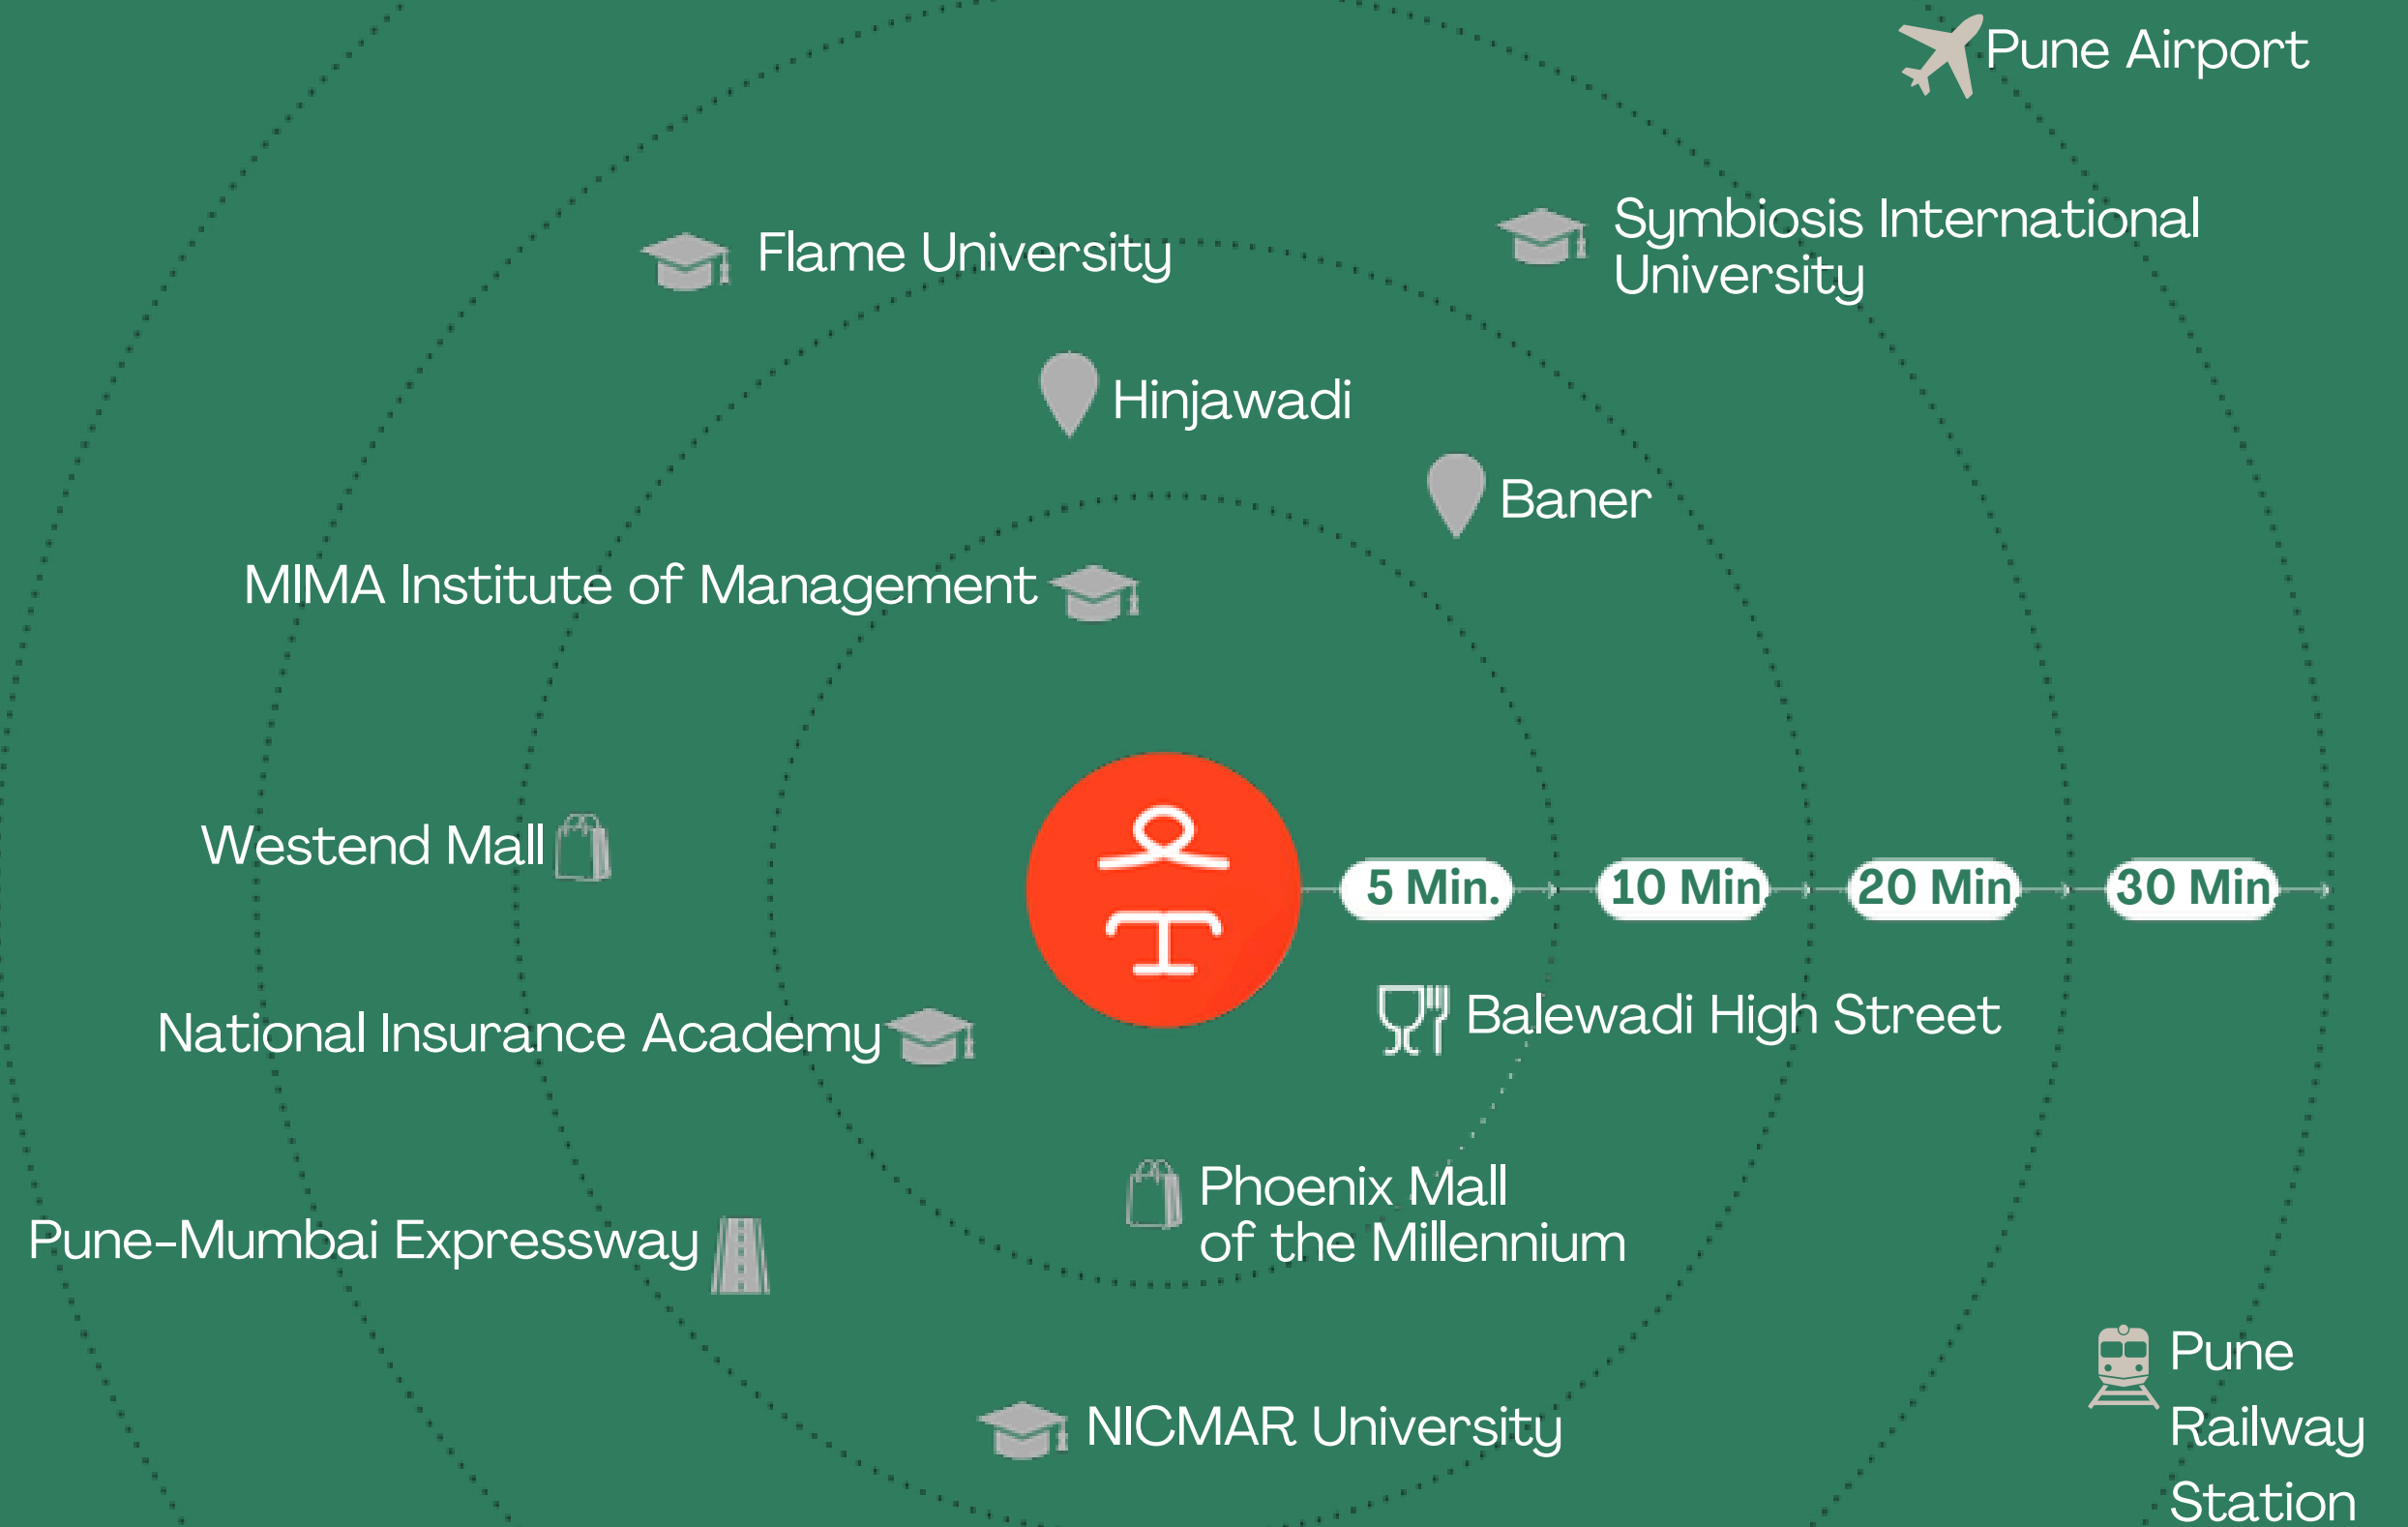

# YOUR TRIBE WELCOMES YOU.

Tribe Stays isn't just a place to stay, it's where you truly belong. Whether you're chasing goals or finding your rhythm, this is where your journey takes off.

**Here. We. Go.**

# FEEL THE PULSE OF THE CITY.

Head to your college, grab that morning coffee, swing by the mall or catch a gig. Everything is within reach.

TRIBE MORO PUTS YOU IN THE HEART OF PUNE'S STUDENT AND SOCIAL ECOSYSTEM.