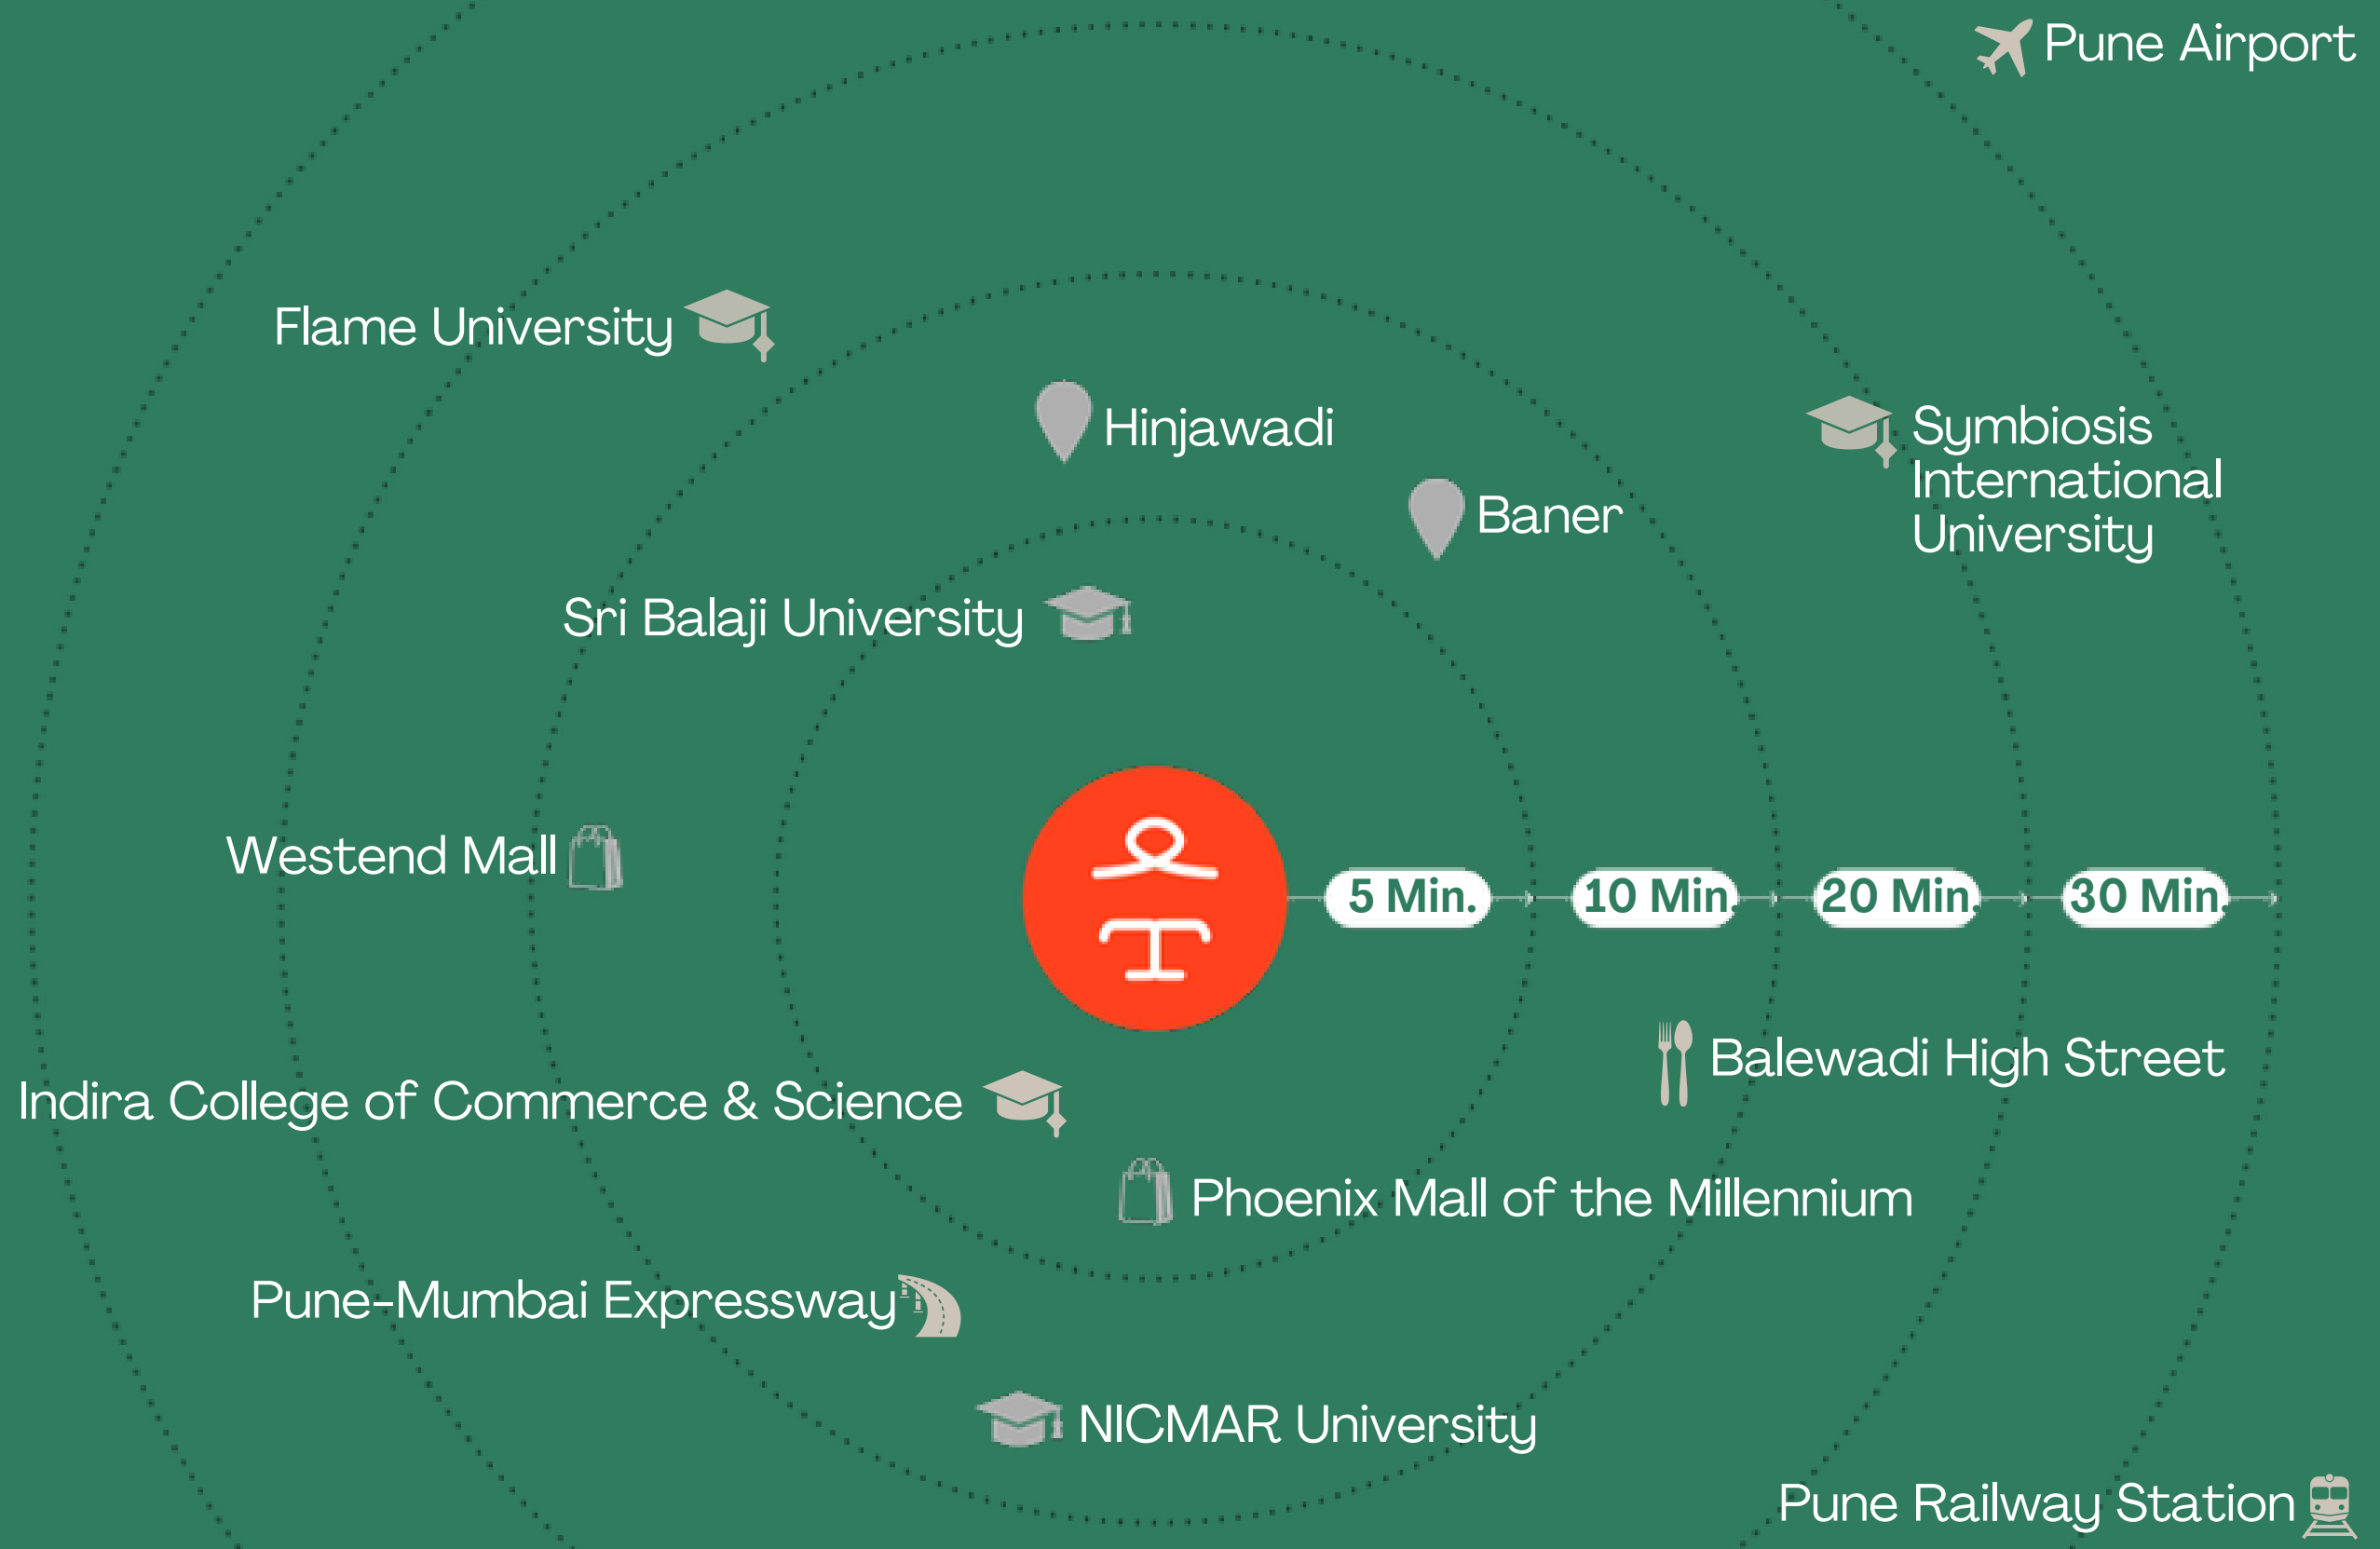

TRIBE WAMBA PUTS YOU IN THE HEART OF PUNE'S STUDENT AND SOCIAL ECOSYSTEM.