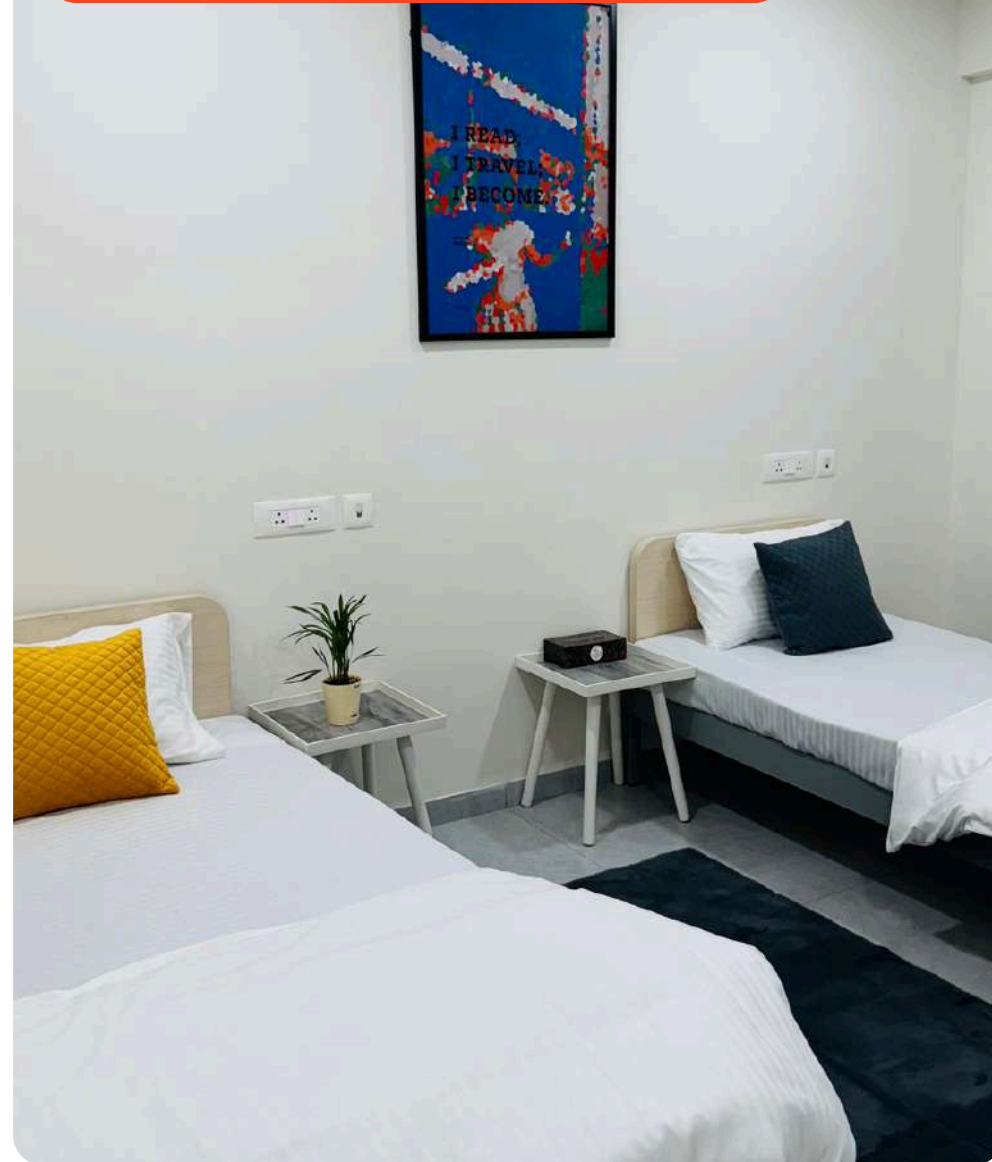

TRIBE MORO PUTS YOU IN THE HEART OF PUNE'S STUDENT AND SOCIAL ECOSYSTEM.

**A SPACE
THAT
SPEAKS
FOR ITSELF.**

AMENITIES

Parking

Fully AC Room with
Ensuite Bathroom

Pool Table

3600 CCTV &
Professional Security

Fitness Zone

Study Zones

Pickle Ball

Foosball

Twin-Sharing Bedroom

Triple-Sharing Bedroom

Executive Suite

CHOOSE
YOUR

SPACE

DO MORE EVERY DAY.

Student life can be demanding,
which is why we include the essentials,
and then some!

Package Inclusions

- FULLY AIR-CONDITIONED ROOM WITH ENSUITE BATHROOM
- CHEF-PREPARED MEALS (BREAKFAST, SNACKS, DINNER) - UNLIMITED*
- ELECTRICITY - INCLUDED*
- HIGH SPEED WI-FI - UNLIMITED ∞
- LAUNDRY - INCLUDED*
- HOUSEKEEPING (TWICE A WEEK)
- LINEN CHANGE (ONCE A WEEK)
- TEA/COFFEE - UNLIMITED ∞
- PERSONAL STUDENT ERP LOGIN ON THE TRIBE APP
- ACCESS TO GYM AND CHILL ZONES
- ACCESS TO PANTRY
- FESTIVALS AND EVENTS